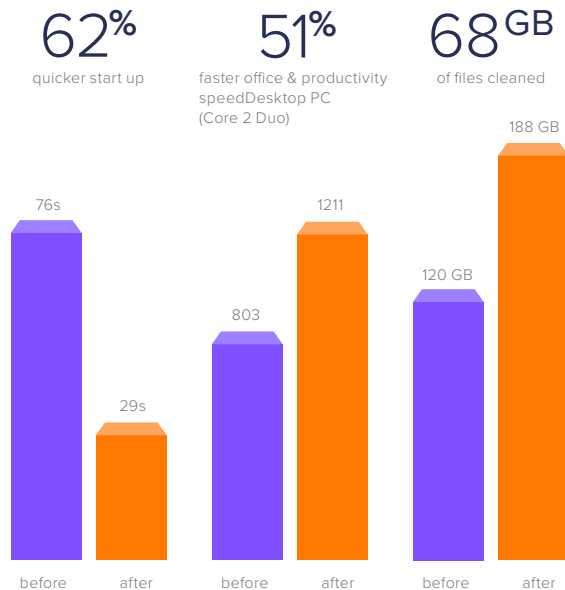

The most comprehensive PC optimizer and tuneup toolkit

Avast Cleanup includes everything you need to tune up your PC:

Sleep Mode

Patented tuneup method puts all resource-draining applications in hibernation to make your PC feel like new.

Tuning Dashboard and Action Center

Offers a quick overview of your PC's health.

1-Click Maintenance

Takes care of 6 critical cleaning and tuning tasks with just one click.

Shortcut Cleaner

Removes dead shortcuts from your desktop and history lists across Windows and other applications.

Registry Cleaner

Removes hidden junk from the Windows registry and fixes problems.

Disk Cleaner

Safely deletes leftover files from Windows and over 200 of the most popular PC programs.

Browser Cleaner

Removes leftover browsing traces and cookies from popular browsers, including Edge, Chrome, Firefox, and IE.

Bloatware Removal

Detects and removes 3rd-party trials, ads, and toolbars you never wanted.

Fresh from the test labs: Excelled and exceeded

System requirements

- Windows 10, Windows 8/8.1 (except mobile, IoT, RT, Starter Editions), Windows 7 SP1 or higher, Windows Vista SP2 or higher, Windows XP SP3.
- Windows fully compatible PC with Intel Pentium 4 / AMD Athlon 64 processor or above (must support SSE2 instructions)
- 256 MB RAM or above
- 2 GB free space on the hard disk
- Internet connection (to download, activate, and maintain updates of the program and antivirus database)
- Screen resolution of at least 1024x786 pixels